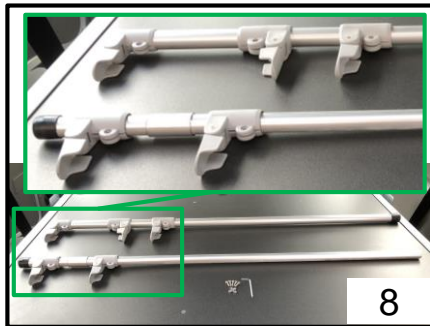

Campingbox L 13250, Installation in VW T6

14

16

17

18

19

20

21