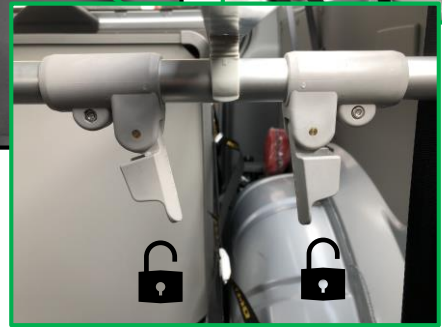

Campingbox L 13250, Installation in VW T6

14

16

17

18

19

20

21