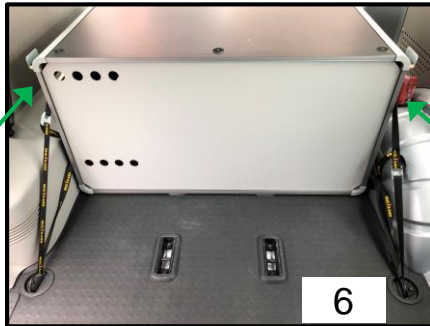

Campingbox L 13250, Installation in VW T6

14

16

17

18

19

20

21