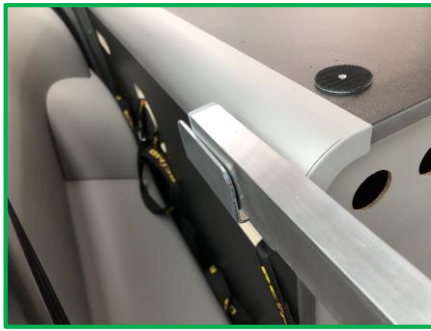

Campingbox L 13250, Installation in VW T6

14

16

17

18

19

20

21