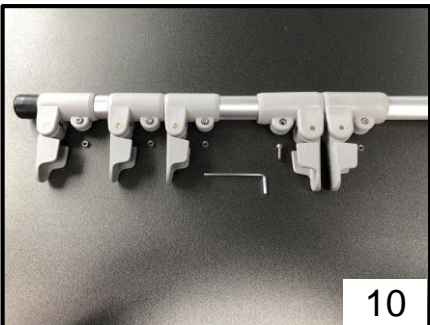

Campingbox L 13250, Installation in VW T6

14

16

17

18

19

20

21