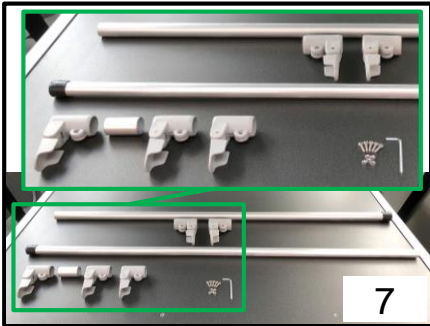

Campingbox L 13250, Installation in VW T6

14

16

17

18

19

20

21