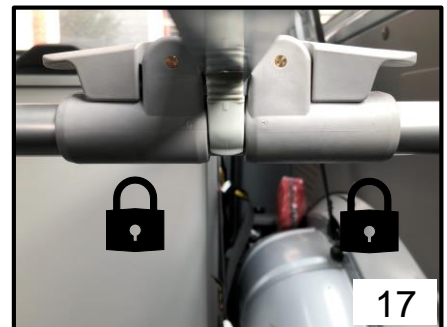

Campingbox L 13250, Installation in VW T6

14

16

17

18

19

20

21