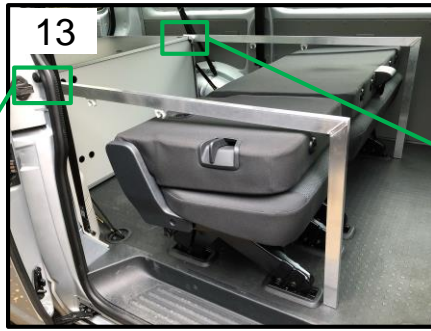

Campingbox L 13250, Installation in VW T6

14

16

17

18

19

20

21