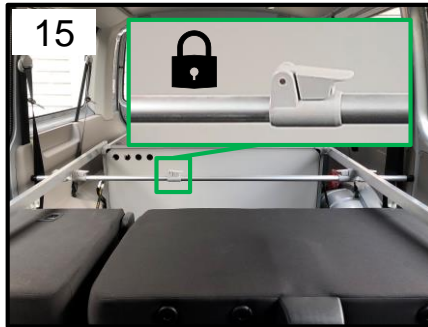

Campingbox L 13250, Installation in VW T6

14

16

17

18

19

20

21