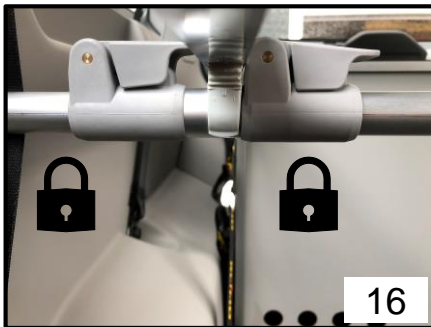

Campingbox L 13250, Installation in VW T6

14

16

17

18

19

20

21